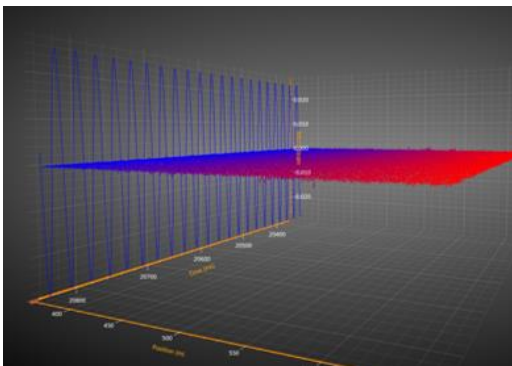

DASnova™ Fiber Optic Distributed Acoustic Sensing System

Technical Specifications

Model	DASnova™ - 02	DASnova™ - 05
Sensitivity*	<0.5nε	<0.2nε
Maximum Active Sensing Range	1km	5km
Maximum Lead Fiber Length	1km	15km
Spatial Resolution	2m	5m
Max Data Update Rate	36.5kHz	8.0kHz
Computer Interface	Ethernet	
Instrument Dimensions and Weight	27cm x 45cm x 44cm (H x W x D), 17.3kg	
Power	110V/220V, 60Hz/50Hz	
Power Consumption	86W	

* Sensitivity is defined by 1σ .

DASnova™ Offers Best in Class Signal Response Fidelity Which is Enabled by its Superior Response Linearity

WE CHALLENGE THE IMPOSSIBLE

www.sentekinstrument.com

info@sentekinstrument.com

1750 Kraft Drive
Suite 1325
Blacksburg, VA 24060
540.831.9693